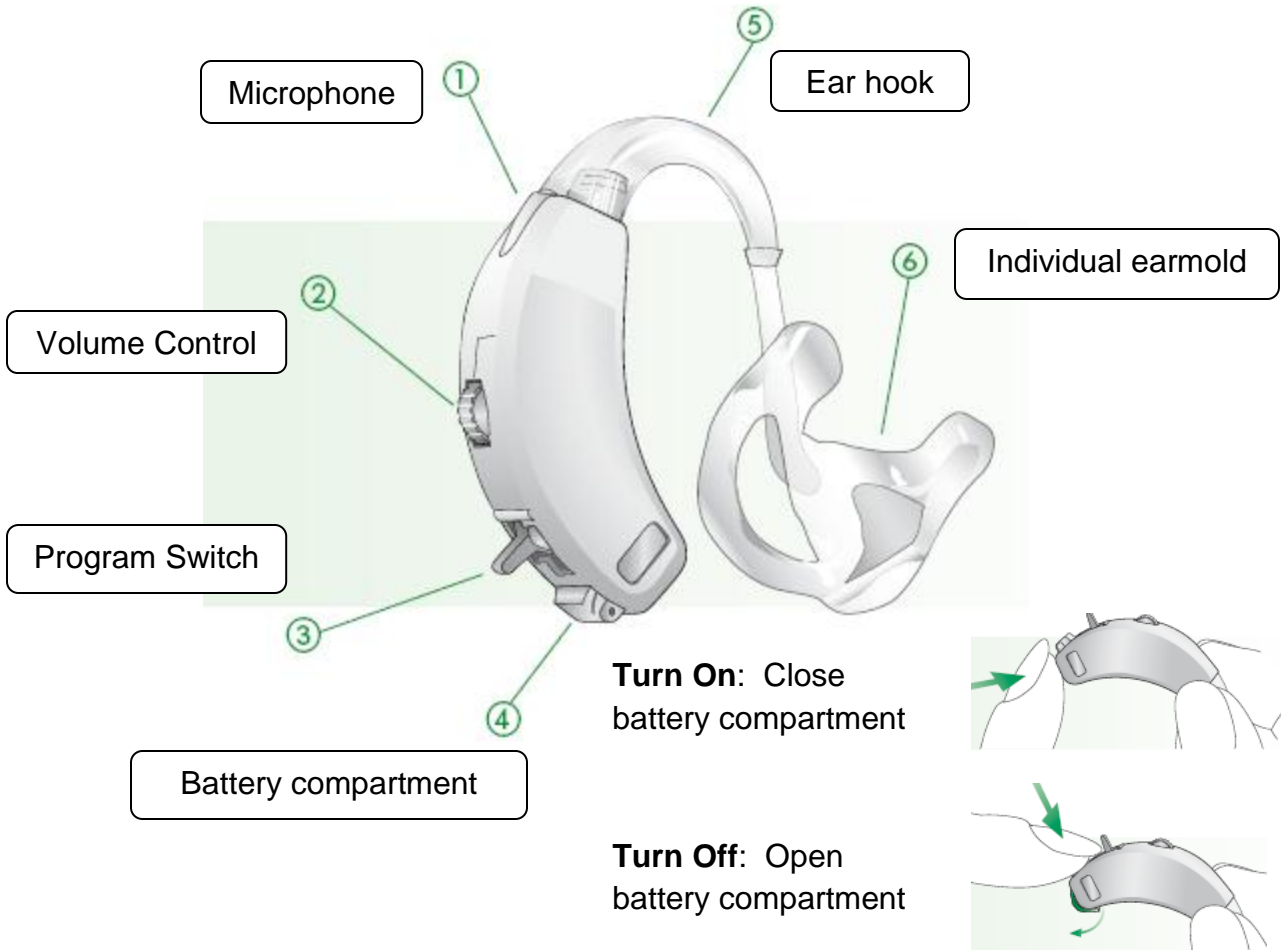

Ilink Receiver

③ Change Program Switch

M Ilink microphone only - FM is not activated.

FM Only FM receiver is activated.

FM/M Both Ilink microphone and FM receiver are activated.

④ Change battery

Size 13 battery