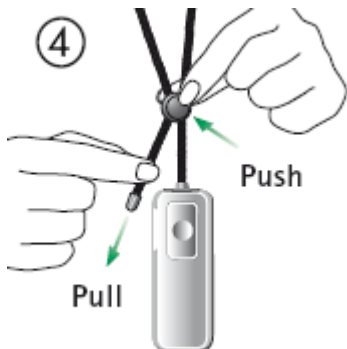

EasyLink Transmitter

Switching EasyLink
On/Off
Long hold (2 seconds)

Microphone
Openings
(worn 8-10
inches from
speaker's
mouth)

Wear
front side
facing out

Front

Back

Button to
adjust
lavalier
length

Lavalier
with
intergrated
antenna

Clip

LCD
Display

Pen push
for channel
change

Interface for
external
connections

(battery
charger)

⑥ **LCD Display**