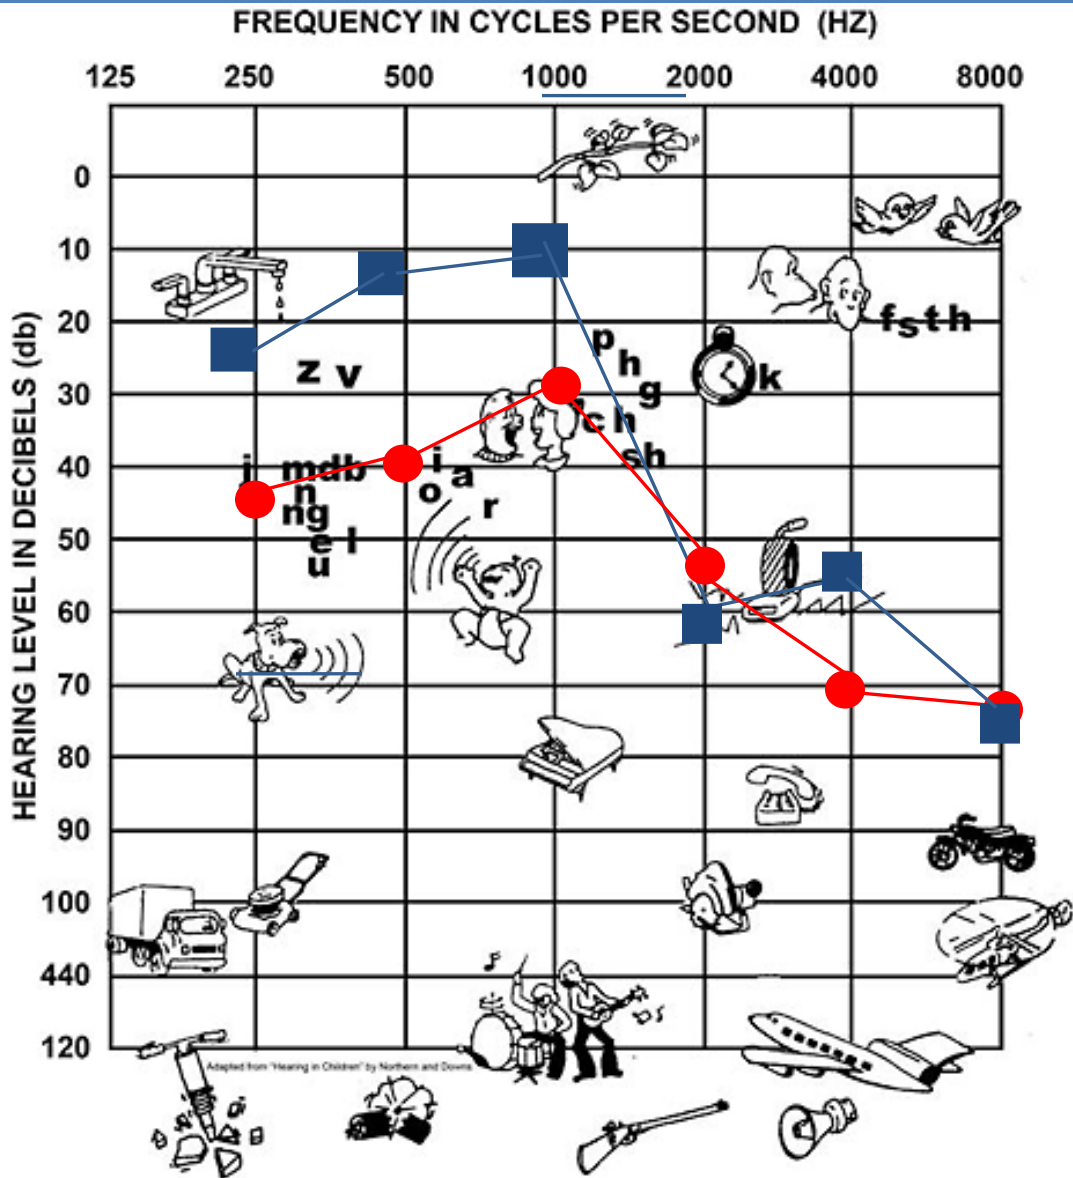

# Audiogram

Key:

- = Right Ear without hearing aid;
- = Left Ear without hearing aid